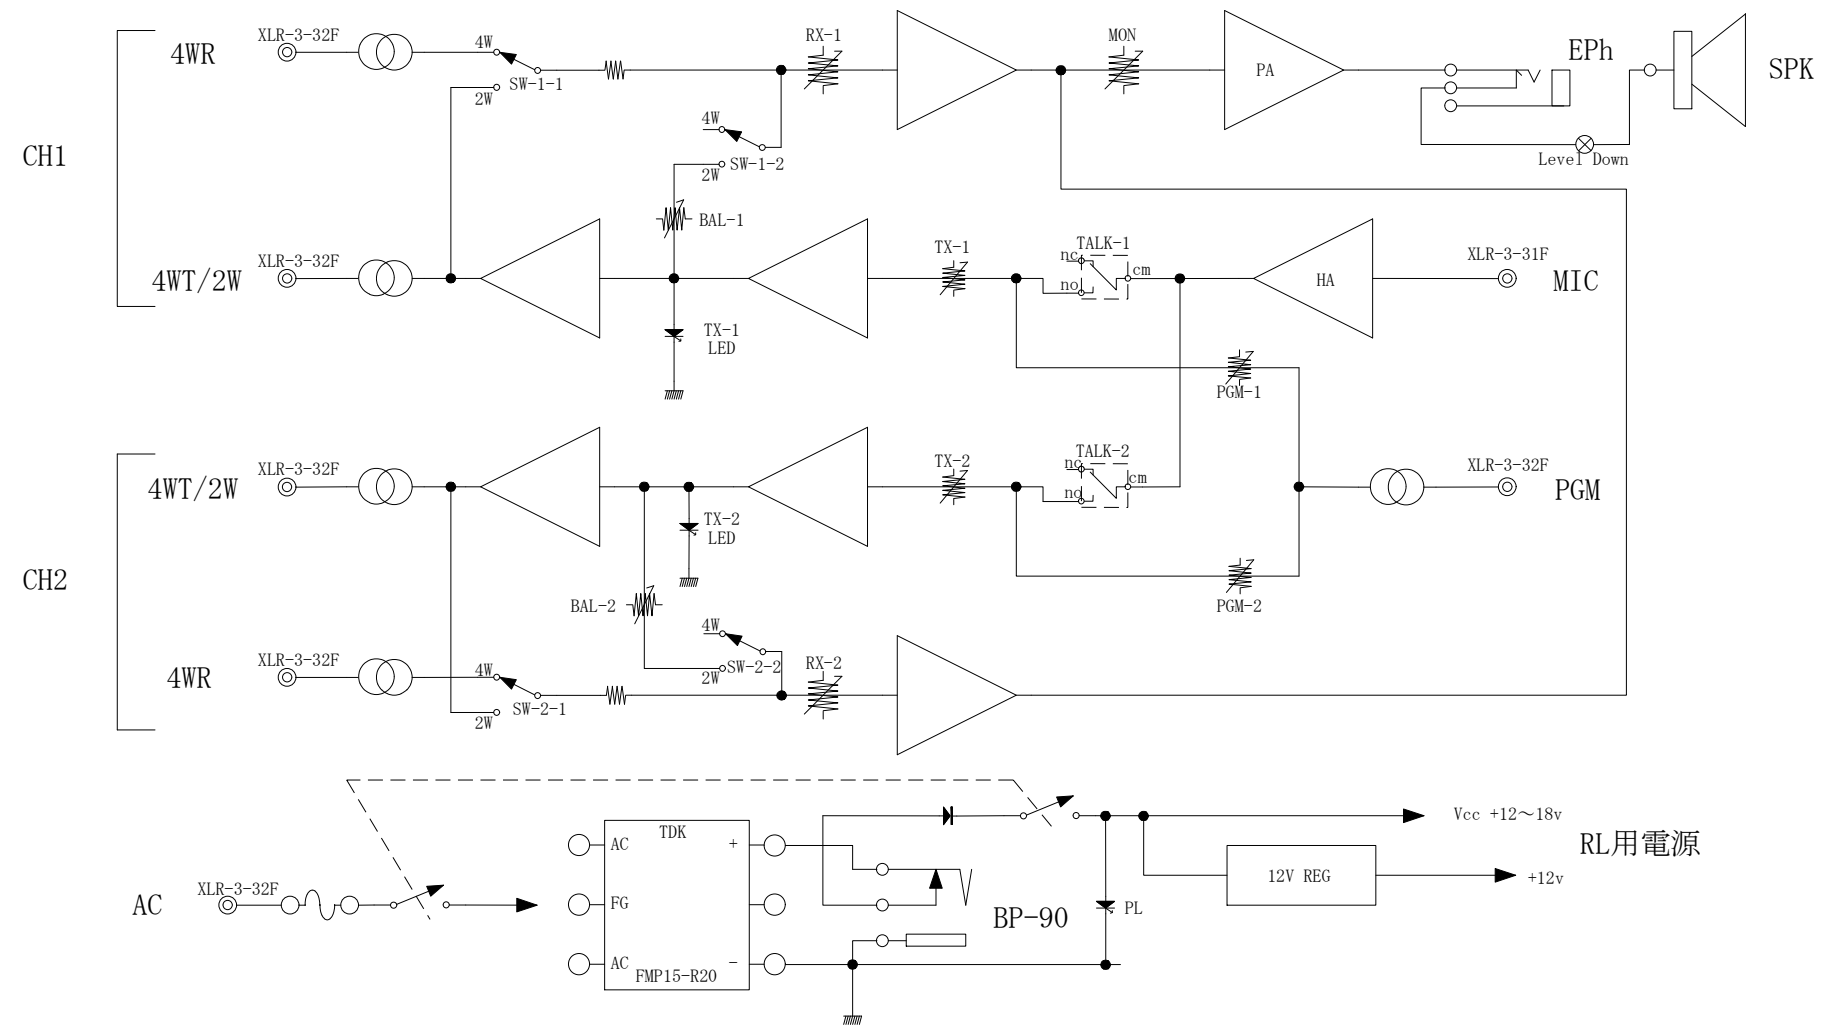

塗装色: DG-M1-1

REVISION	APPROVED	CHECKED	DRAWIN	DESIGNED	SCALE	DESCRIPTION	DRAWING NO.
			KF	KF	FREE	4W/2W 2ch指令機 RMS-422 MODEL RMS-422 外觀図	

2005/01/29

REVISION	APPROVED	CHECKED	DRAWIN	DESIGNED	SCALE	DESCRIPTION	DRAWING NO.
			KF	KF	FREE	4W/2W 2ch指令機 RMS-422	
						MODEL RMS-422 BLOCK	
2006/01/29							